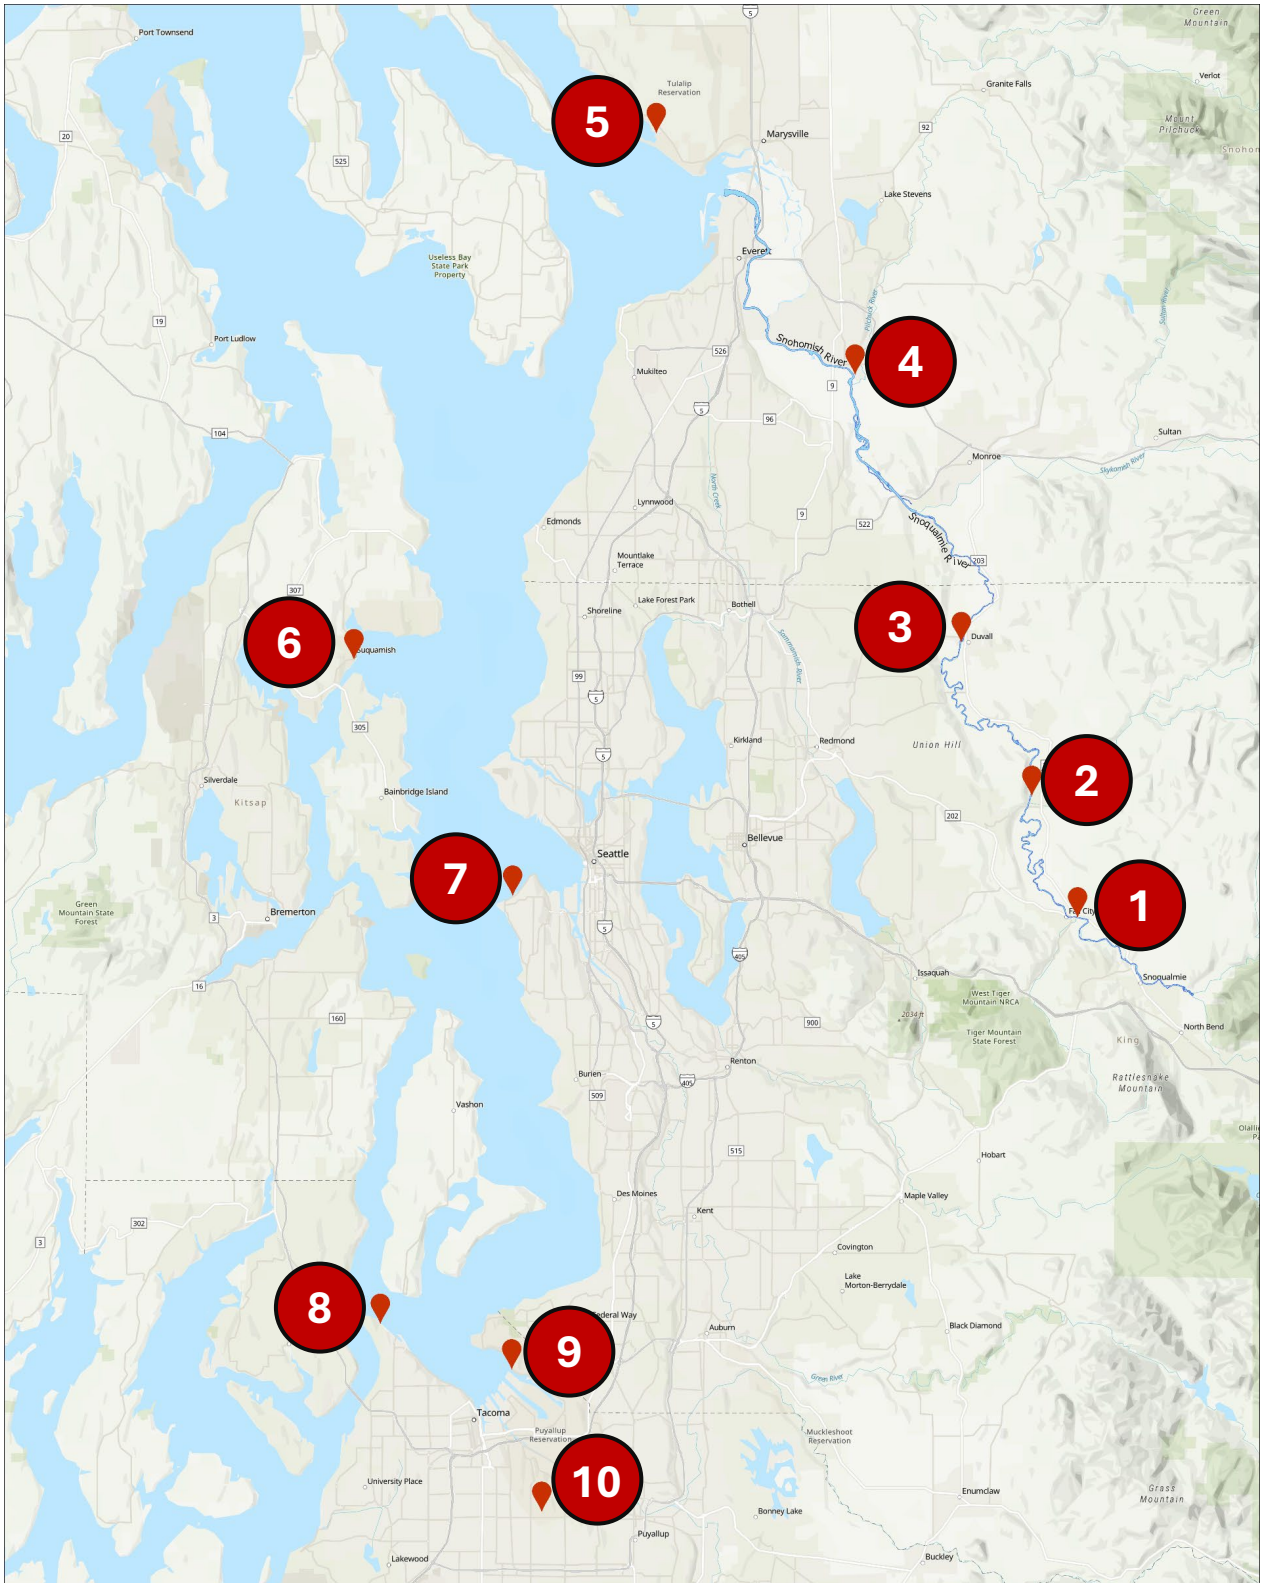

Power Paddle to Puyallup Youth Canoe Journey 2024

Canoe Journey 2024 Snoqualmie Tribe Canoe Route

Wayne Graika

425-449-6630

wayne.graika@snoqualmietribe.us

Josh Fackrell

727-643-8531

Josh.fackrell@snoqualmietribe.us

Kathy Wentland

425-583-5457

Kat.wentland73@gmail.com